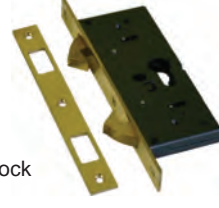

57cc

- 2181S 60mm backset rebated latch lock

- 2180G 45mm backset rebated latch lock

57cc

- 2181G 60mm backset rebated latch lock

- 2180B 45mm backset rebated latch lock

57cc

- 2181B 60mm backset rebated latch lock

sliding single door locks

- 126S flat sliding lock pictured 45mm backset

- 128S Jackson flat sliding lock 60mm backset

- 126G flat sliding lock pictured 45mm backset

- 128G Jackson flat sliding lock 60mm backset

example shows 126S lock with 583S flush pull + 862S 45mm cylinder

- 127B flat sliding lock 45mm backset

[JACKSON]

- 128B flat sliding lock 60mm backset

skeleton key sliding locks

- 184S 45mm backset sliding lock