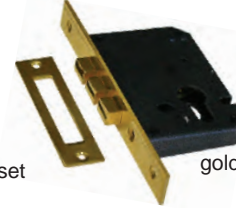

[JACKSON]

single door mortice dead locks

- 133S 45mm backset deadlock

silver

- 134S 60mm backset deadlock

- 133G 45mm backset deadlock pictured

gold

- 137G Jackson 60mm backset deadlock

- 136B Jackson 45mm backset deadlock

black

- 137B Jackson 60mm backset deadlock

we offer a keyed alike service with all our euro locks

sliding double door astragal locks

- 129S astragal sliding lock pictured 53mm backset