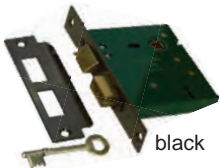

57cc

- 1180S 45mm backset latch lock
- 1181S 60mm backset latch lock

silver

57cc

- 1180G 45mm backset latch lock
- 1181G 60mm backset latch lock

gold

57cc

- 1180B 45mm backset latch lock
- 1181B 60mm backset latch lock

black

traditional 5 lever tumbler locks provide similar security to euro cylinder locks but cannot be master keyed.

skeleton key rebated latch locks

we've got the right lock for all situations.

- 2180S 45mm backset rebated latch lock