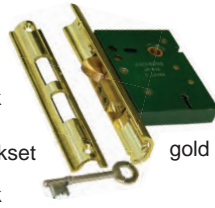

- 131S Jackson astragal sliding lock 60mm backset

- 129G astragal sliding lock pictured 53mm backset

- 131G Jackson astragal sliding lock 60mm backset

- 130B astragal sliding lock 45mm backset

[JACKSON]

- 131B astragal sliding lock 60mm backset

skeleton key astragal locks

- 186S 45mm backset astragal sliding lock

silver

- 187S 60mm backset astragal sliding lock

- 186G 45mm backset astragal sliding lock

gold

- 187G 60mm backset astragal sliding lock