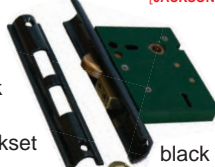

black

- 187B 60mm backset astragal sliding lock

[JACKSON]