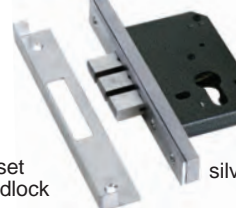

- 186B 45mm backset astragal sliding lock

black

- 187B 60mm backset astragal sliding lock

[JACKSON]

rebated mortice dead locks

- 2133S 45mm backset rebated deadlock

silver

- 2134S 60mm backset rebated deadlock

how to fit rebated door hardware video

woodworkers locks + catches

easy fit cylinder levers

backset dimension 60 - 70mm adjustable for cylinder locks

* = scale reduced

<p>165S entrance</p> <p>176S universal tubelatch rebate kit</p> <p>166S passage</p> <p>167S privacy</p>	<p>165G entrance</p> <p>176G universal tubelatch rebate kit</p> <p>166G passage</p> <p>167G privacy</p>	<p>165B entrance</p> <p>176B universal tubelatch rebate kit</p> <p>166B passage</p> <p>167B privacy</p>
---	---	---